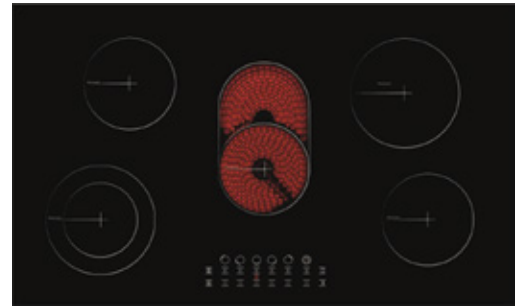

## Product Features

- 900 Frameless Ceramic Hob
- Touch Control
- 5 Cooking Zones
- Fast Heat-up Ribbon Elements
- Stage Power Settings
- 9 Heat Settings
- Made in Europe

Cooktop Of 90 cm

### General

**Dimensions :** W860 x D520 x H58mm

**Hob colour :** Black

**Hob Style :** Frameless

**Built-in dimensions :** W490 x D810mm

**Cooking Zones :** 5

**Residual Heat Indicator :** Yes

**Control Type :** Touch