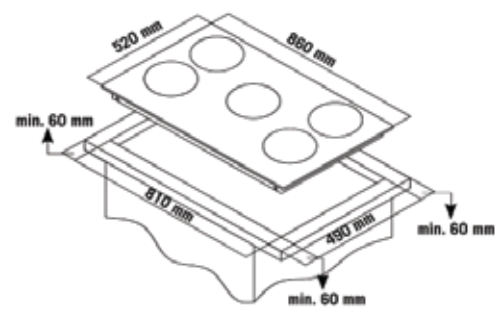

## Product Features

- 900 Frameless Ceramic Hob
- Touch Control
- 5 Cooking Zones
- Fast Heat-up Ribbon Elements
- Stage Power Settings
- 9 Heat Settings
- Made in Europe

Cooktop Of 90 cm

### General

**Dimensions :** W860 x D520 x H58mm

**Hob colour :** Black

**Hob Style :** Frameless

**Built-in dimensions :** W490 x D810mm

**Cooking Zones :** 5

**Residual Heat Indicator :** Yes

**Control Type :** Touch